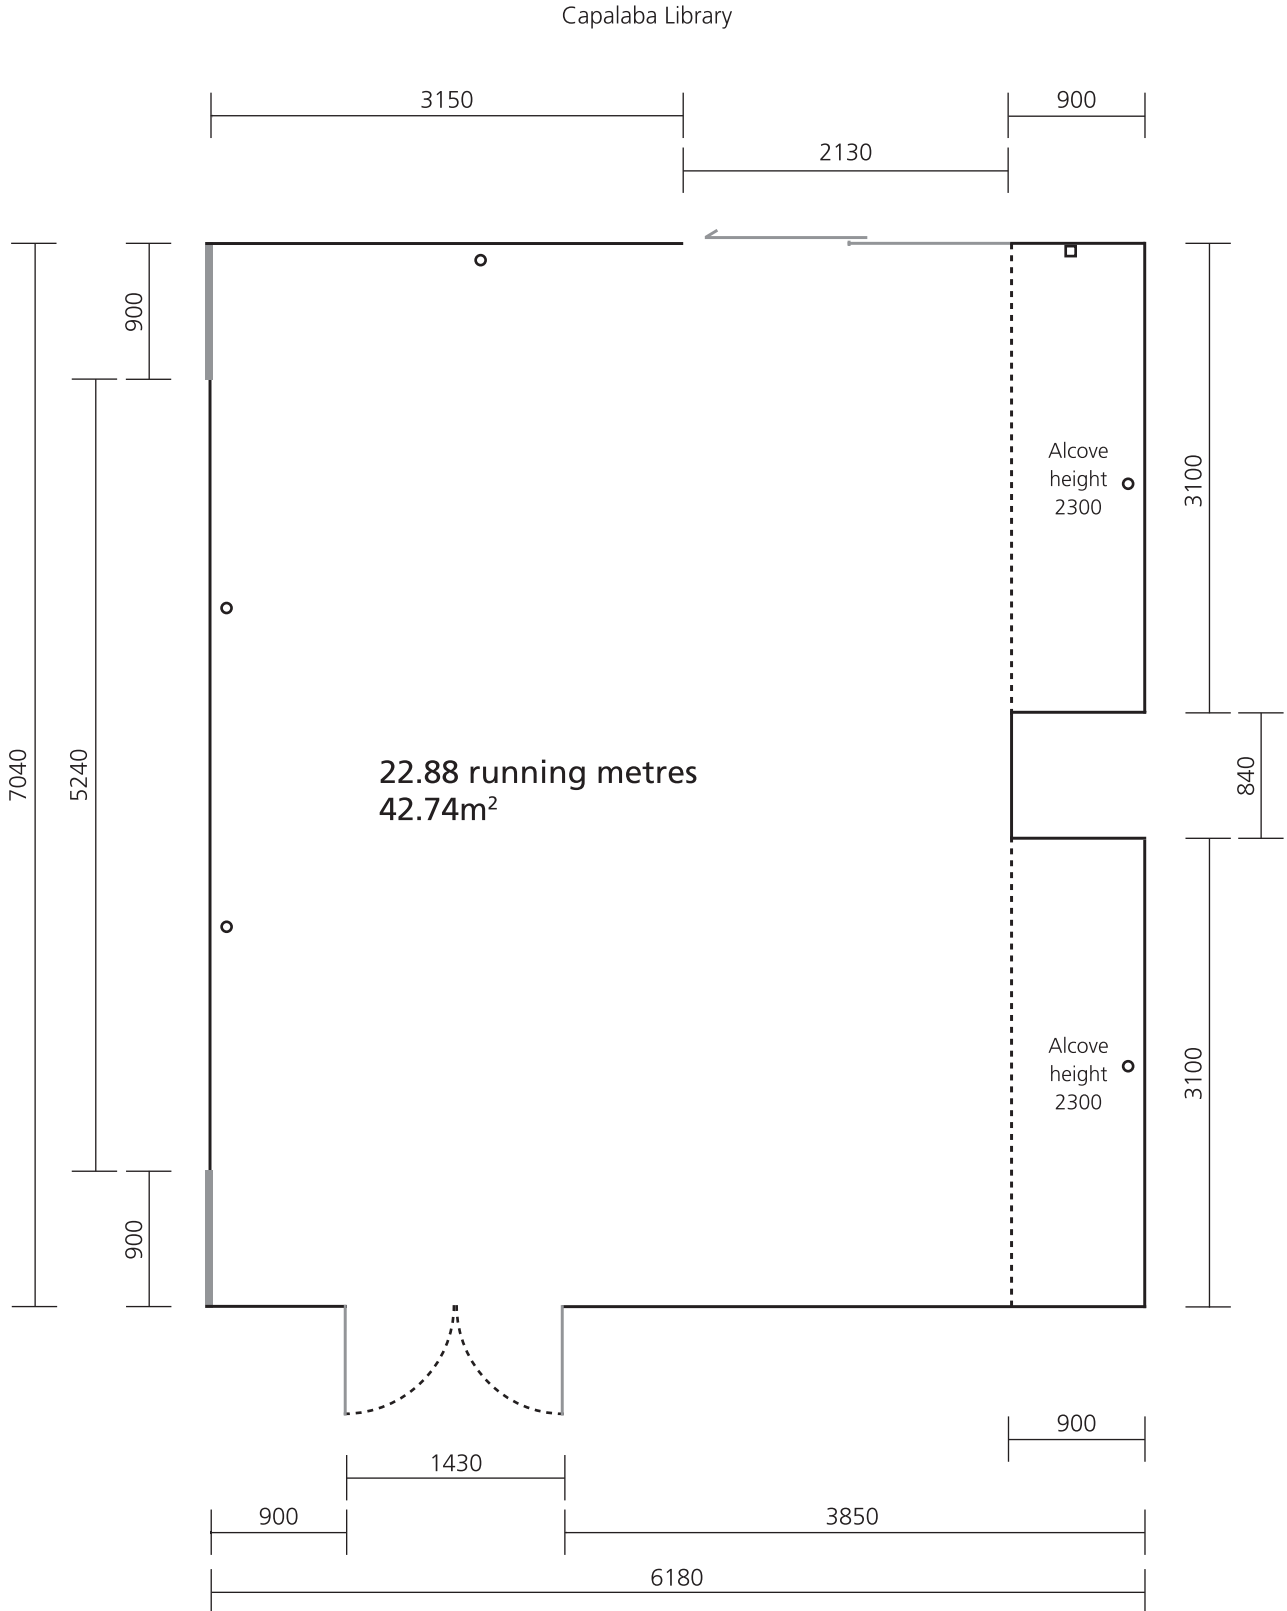

## Gallery Specifications

Indicative 3D View (Not to scale)

### Specifications

	LINEAR METRES	AREA (SQUARE METRES)	CEILING HEIGHT (METRES)
GALLERY	22.88	42.74	2.90 / 2.30
SUBTOTAL	22.88	42.74	-
TOTAL	22.88	42.74	-
DOOR HEIGHT	2.30		

# Redland Art Gallery, Capalaba

Floorplan (measurements in mm)

Scale 1:50 @ A4

Customer Service Centre, Capalaba