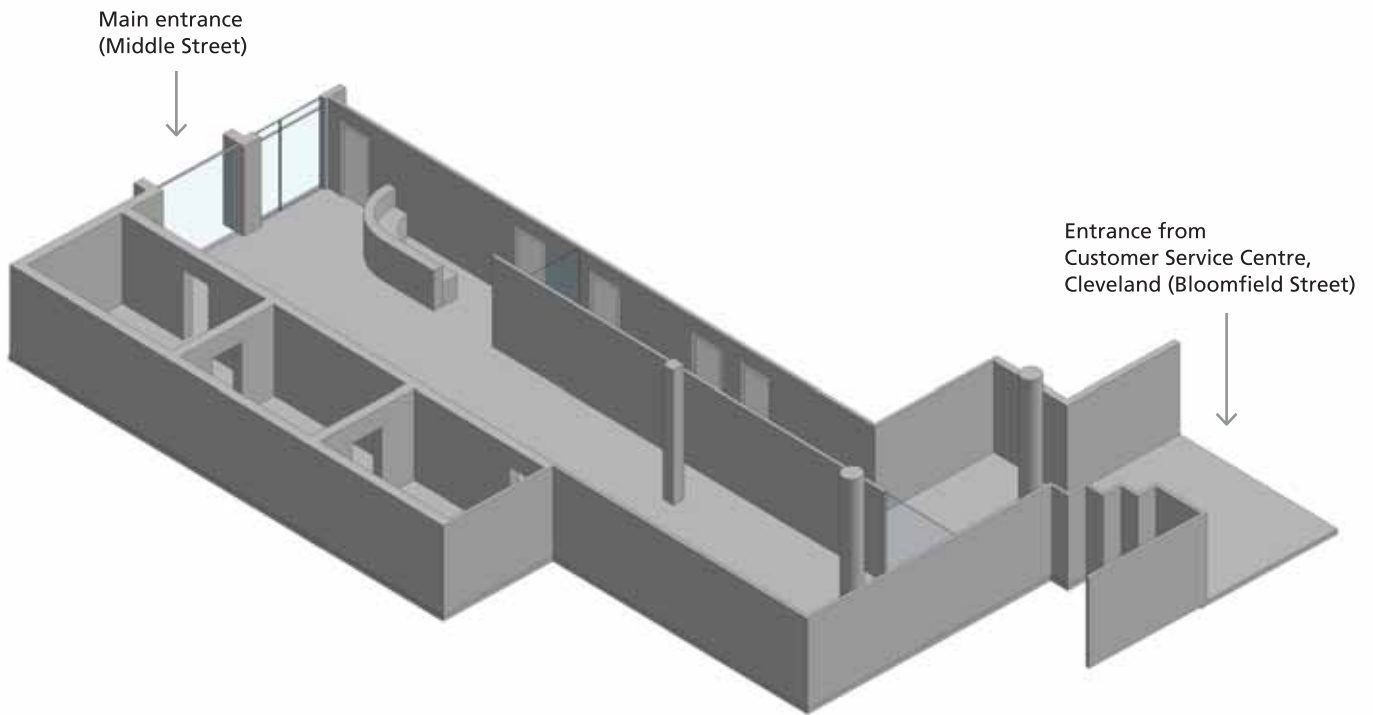

Indicative 3D View (Not to scale)

Specifications			
GALLERY NUMBER	LINEAR METRES	AREA (SQUARE METRES)	CEILING HEIGHT (METRES)
1	43.15	119.20	2.68
2	14.35	15.40	2.36
3	13.50	15.17	2.36
4	13.40	15.90	2.36
SUBTOTAL	84.40	165.67	-
MOBILE WALL (x2)	12.60	-	2.29
TOTAL	97.00	165.67	-
DOOR HEIGHT	2.32		

Redland Art Gallery, Cleveland

Floorplan (measurements in mm)

Scale 1:100 @ A4