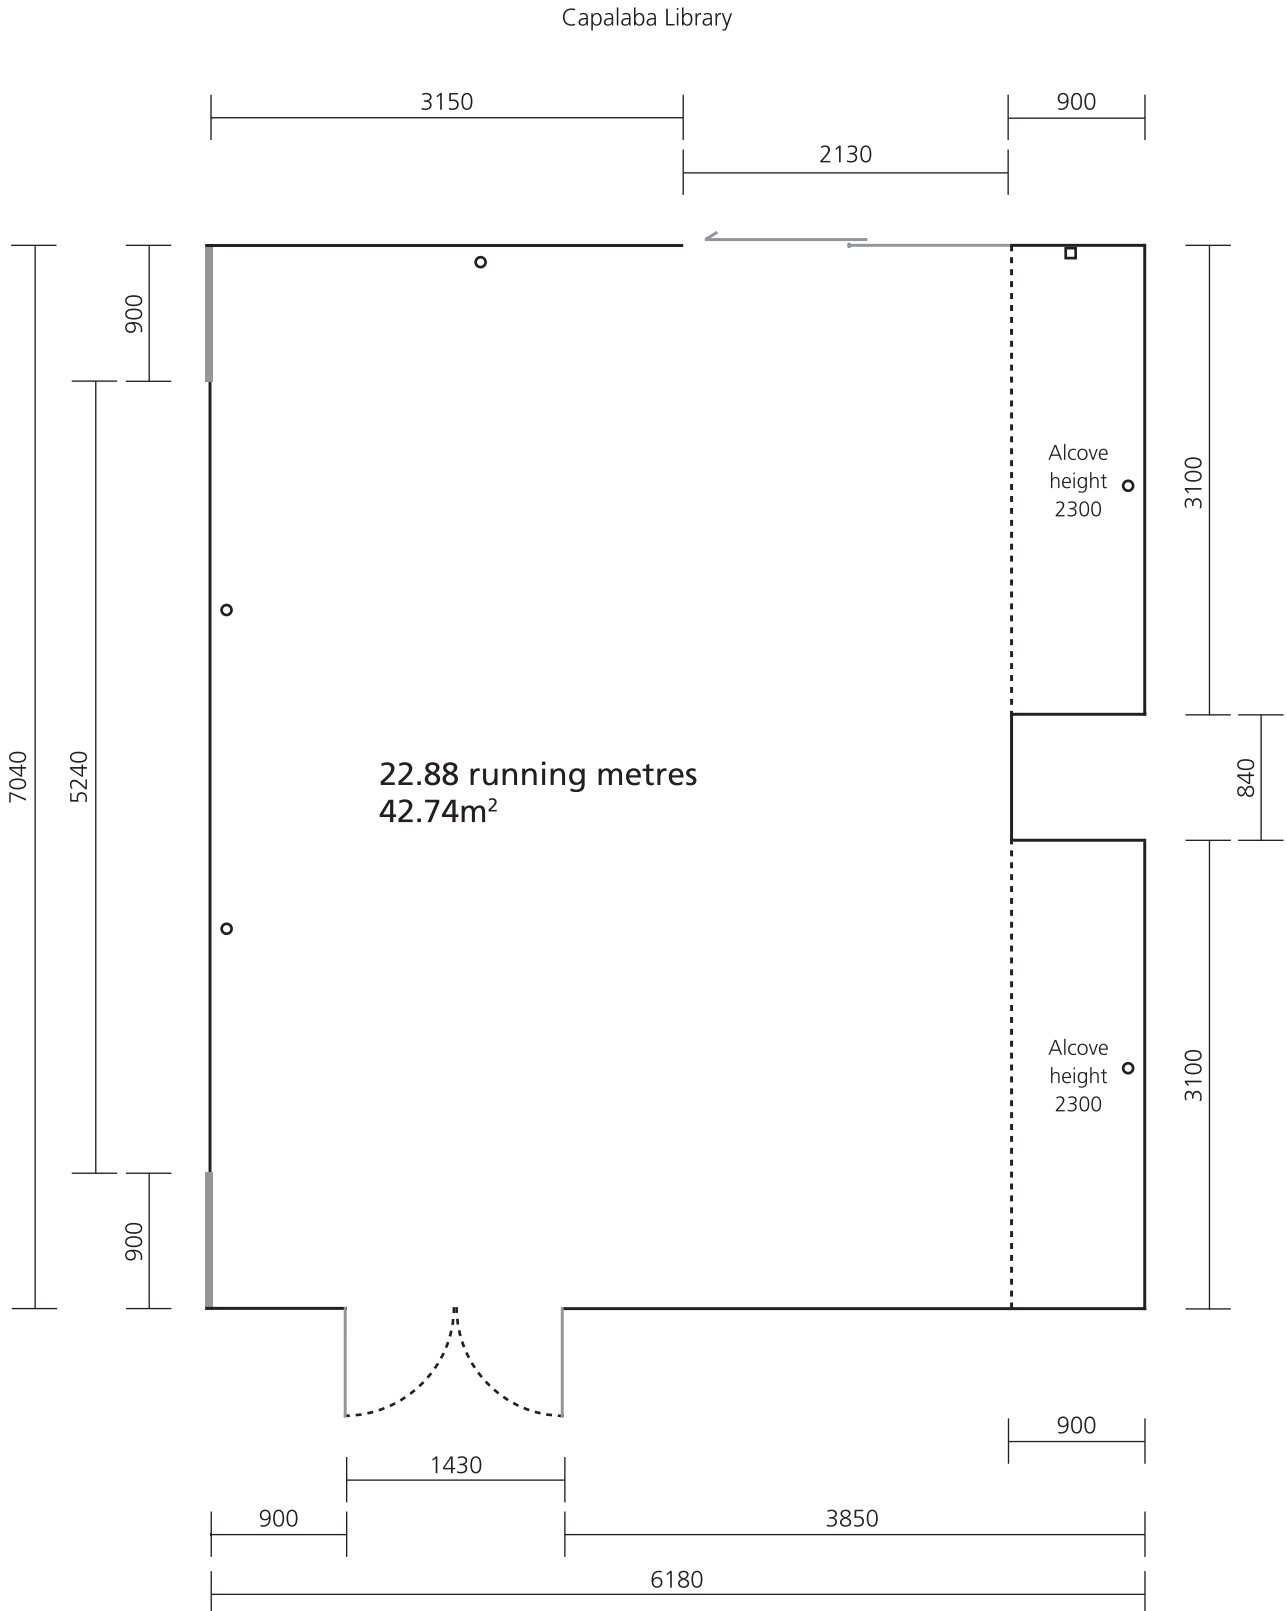

Indicative 3D View (Not to scale)

Specifications

	LINEAR METRES	AREA (SQUARE METRES)	CEILING HEIGHT (METRES)
GALLERY	22.88	42.74	2.90 / 2.30
SUBTOTAL	22.88	42.74	-
TOTAL	22.88	42.74	-
DOOR HEIGHT	2.30		

Redland Art Gallery, Capalaba

Floorplan (measurements in mm)

Scale 1:50 @ A4

Key:

- Double Power Point
- Single Power Point (ceiling)
- Light lines indicate glass panels

Customer Service Centre, Capalaba