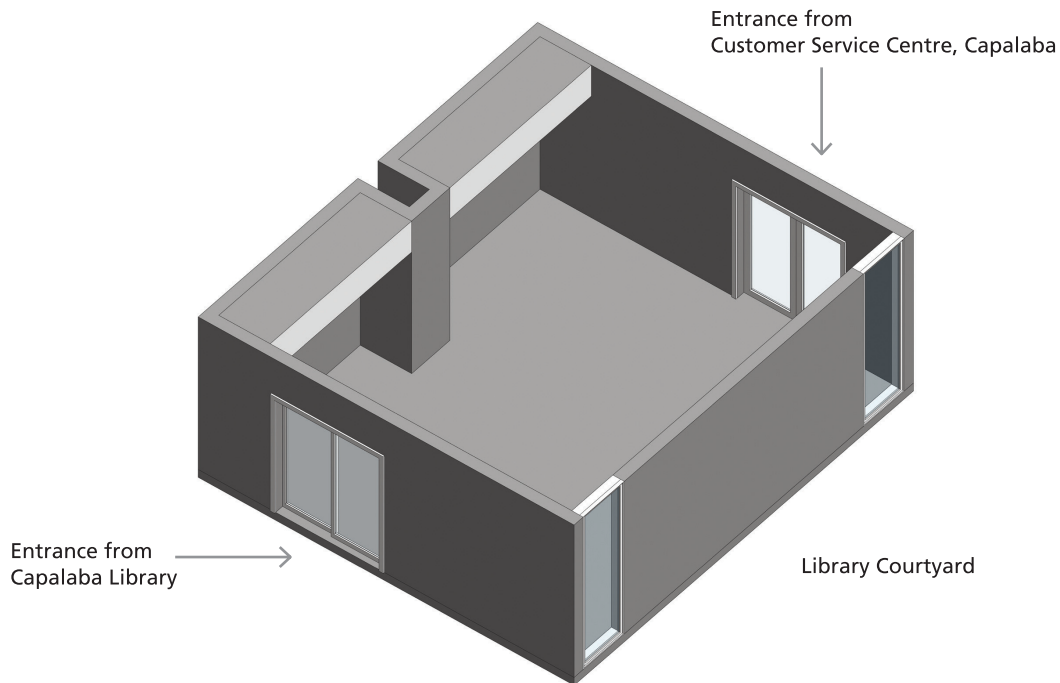

Indicative 3D View (Not to scale)

Specifications

	LINEAR METRES	AREA (SQUARE METRES)	CEILING HEIGHT (METRES)
GALLERY	22.88	42.74	2.90 / 2.30
SUBTOTAL	22.88	42.74	-
TOTAL	22.88	42.74	-
DOOR HEIGHT	2.30		

Redland Art Gallery, Capalaba

Floorplan (measurements in mm)

Scale 1:50 @ A4

Key:

- Double Power Point
- Single Power Point (ceiling)
- Light lines indicate glass panels

Customer Service Centre, Capalaba