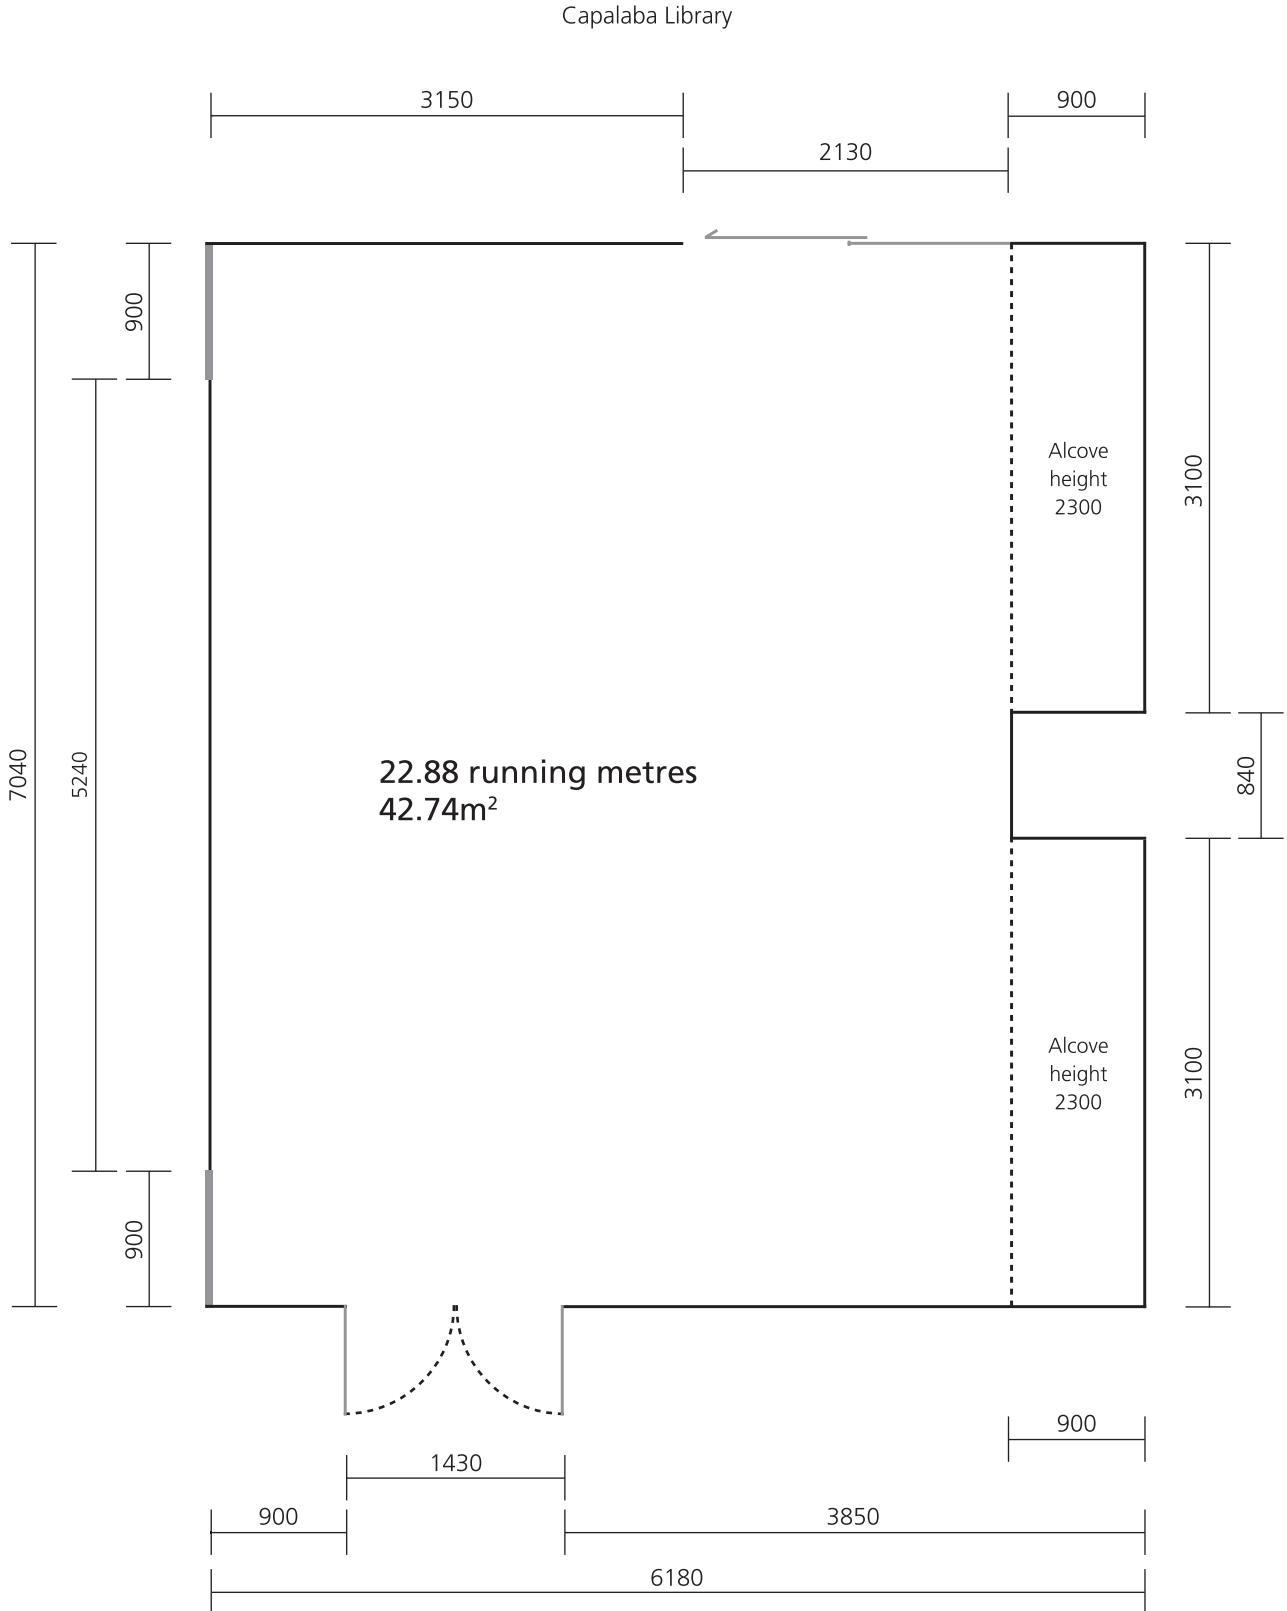

Indicative 3D View (Not to scale)

Specifications

	LINEAR METRES	AREA (SQUARE METRES)	CEILING HEIGHT (METRES)
GALLERY	22.88	42.74	2.90 / 2.30
SUBTOTAL	22.88	42.74	-
TOTAL	22.88	42.74	-
DOOR HEIGHT	2.30		

Redland Art Gallery, Capalaba

Floorplan (measurements in mm)

Scale 1:50 @ A4

Key:

- Double Power Point
- Light lines indicate glass panels

Customer Service Centre, Capalaba