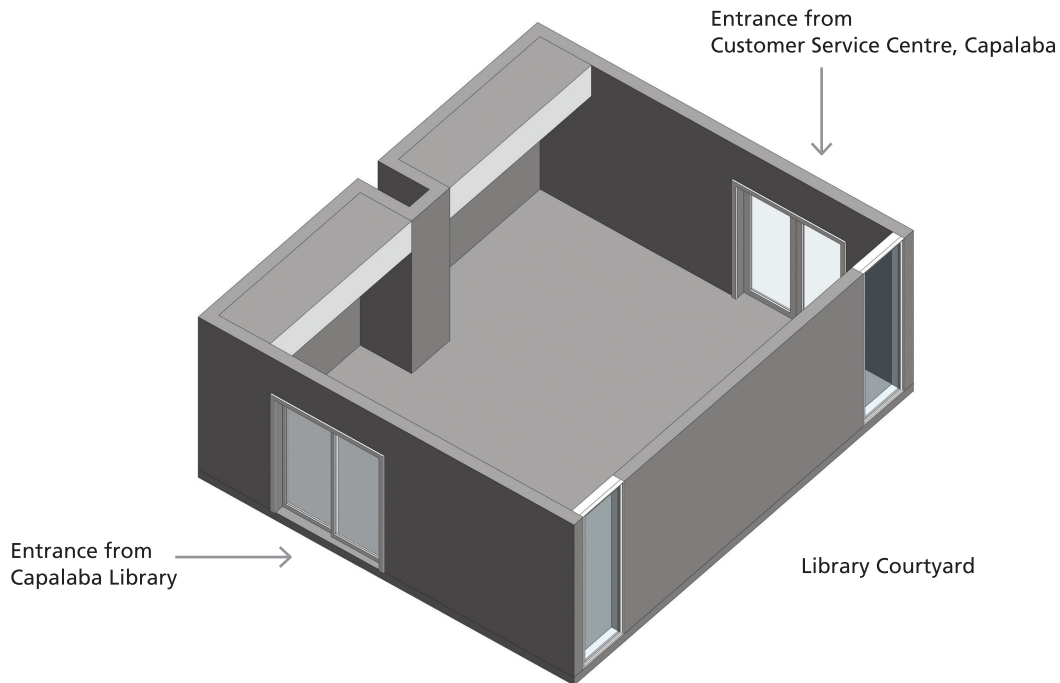

Indicative 3D View (Not to scale)

Specifications

	LINEAR METRES	AREA (SQUARE METRES)	CEILING HEIGHT (METRES)
GALLERY	22.88	42.74	2.90 / 2.30
SUBTOTAL	22.88	42.74	-
TOTAL	22.88	42.74	-
DOOR HEIGHT	2.30		

Redland Art Gallery, Capalaba

Floorplan (measurements in mm)

Scale 1:50 @ A4

Key:

- Double Power Point
- Light lines indicate glass panels

Customer Service Centre, Capalaba